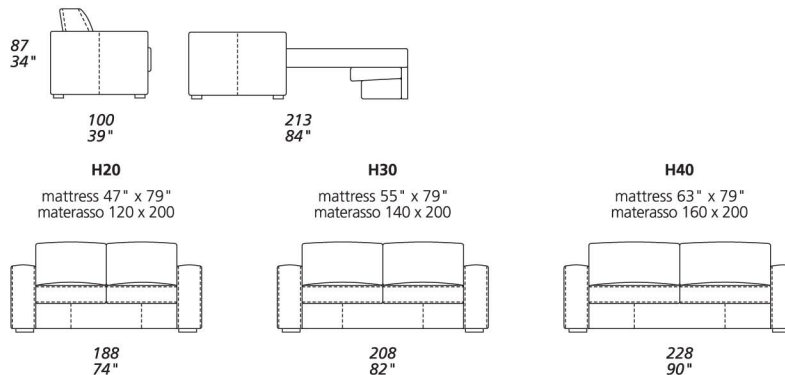

## STANDARD FEATURES

- Hard wood frame.
- Seat depth 58 cm - 23".
- Seat height 49 cm - 19".
- Seat cushions in polyurethane covered wadding.
- Back cushions in polyurethane covered wadding.
- Wood legs height 3,5 cm - 1" 1/2.
- 13 cm - 6" thick mattress in expanded polyurethane with removable and washable antiallergenic lining.
- Back cushions with pockets for pillow storage.
- 3 Arm options available: standard rectangular arm, inclined arm or thin arm.
- Stitching CUC 503.

## CARATTERISTICHE STANDARD

- *Struttura in legno e multistrato.*
- *Profondità seduta 58 cm.*
- *Altezza seduta 49 cm.*
- *Cuscini seduta in poliuretano rivestiti in falda.*
- *Cuscini schienale in poliuretano rivestiti in falda.*
- *Piedi in legno altezza 3,5 cm.*
- *Spessore materasso 13 cm, in poliuretano con fodera in tessuto anallergico removibile e lavabile.*
- *Schienale vuoto all'interno per ospitare i guanciali.*
- *Disponibili 3 opzioni di braccio: standard braccio rettangolare, braccio inclinato o braccio sottile.*
- *Cucitura CUC 503.*

## Sizes - Misure

standard rectangular arm

24,5  
10"

option inclined arm

22  
9"

option thin arm

15  
6"

## NOTES

- Dimensions: the first figure shows sizes in centimeters, the second in inches.
- Shipped in 3 boxes for an easy assembling and delivery.
- "Waterlily" memory foam mattress available upon request and with up-charge (waterlily.it).
- Pillows shown are not included in the price.