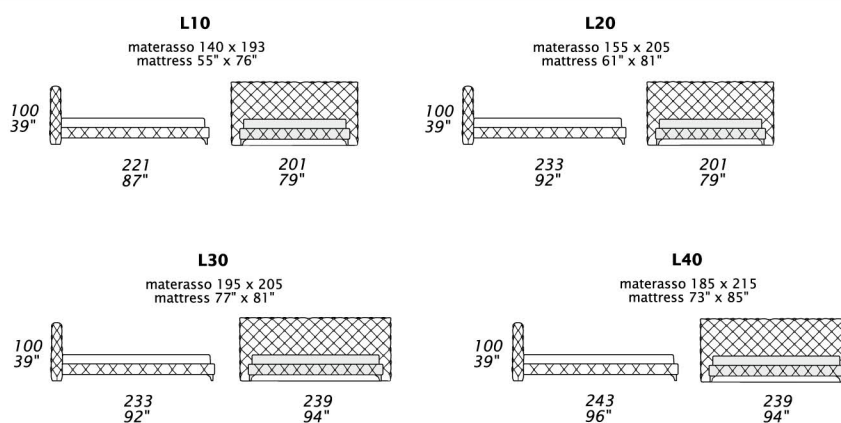

American sizes – Misure americane

Model "ASTON NIGHT" is **NOT** available in the following leather:

Pampas Category E

Danka Category F

Nabuk Category H

Deluxe Category J

Pony Category J