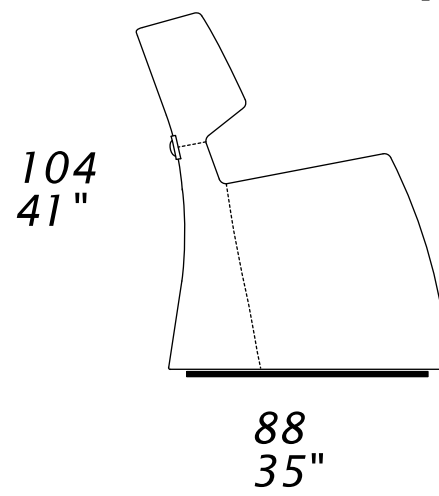

club

PNA

POL

Dimensions: the first figure shows sizes in centimeters, the second in inches.
Each piece is made by hand and has its own uniqueness. Measures may vary with a tolerance up to 3%.
Seat depth 54cm - 21".
Seat height 41 cm - 16".