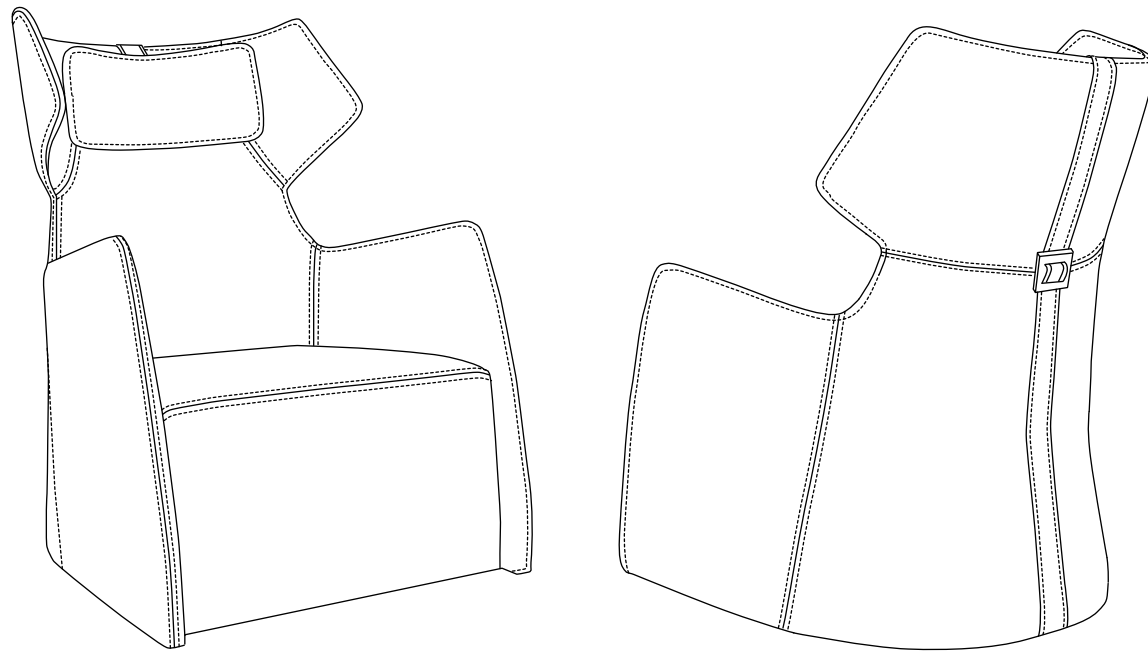

club

PNA

POL

Dimensions: the first figure shows sizes in centimeters, the second in inches.
Each piece is made by hand and has its own uniqueness. Measures may vary with a tolerance up to 3%.
Seat depth 54cm - 21".
Seat height 41 cm - 16".