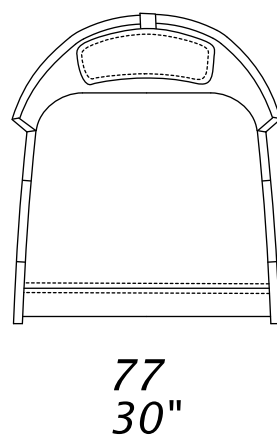

club

PNA

POL

Dimensions: the first figure shows sizes in centimeters, the second in inches.
Each piece is made by hand and has its own uniqueness. Measures may vary with a tolerance up to 3%.
Seat depth 54cm - 21".
Seat height 41 cm - 16".