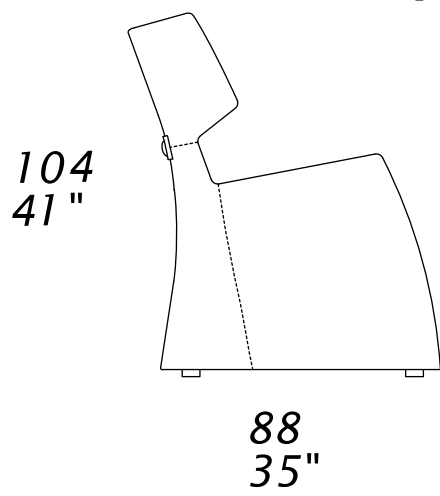

club

PNA

POL

Dimensions: the first figure shows sizes in centimeters, the second in inches.
Each piece is made by hand and has its own uniqueness. Measures may vary with a tolerance up to 3%.
Seat depth 54cm - 21".
Seat height 41 cm - 16".