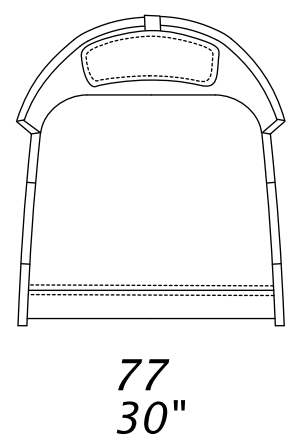

club

PNA

POL

Dimensions: the first figure shows sizes in centimeters, the second in inches.
Each piece is made by hand and has its own uniqueness. Measures may vary with a tolerance up to 3%.
Seat depth 54cm - 21".
Seat height 41 cm - 16".