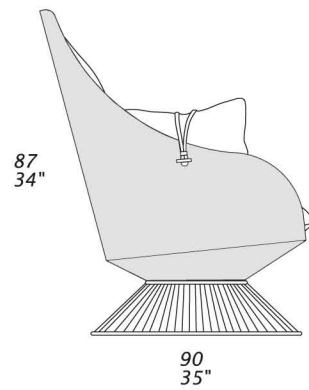

GLOSS

Design Giuseppe Viganò

POL

POS

Dimensions: the first figure shows sizes in centimeters, the second in inches.
Each piece is made by hand and has its own uniqueness. Measures may vary with a tolerance up to 3%.
Seat depth cm 61 - 24".
Seat height cm 42 - 17".