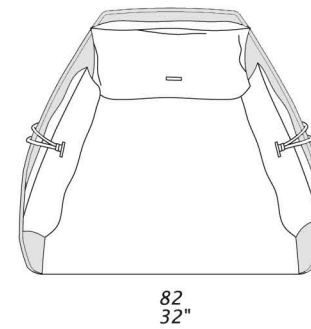

GLOSS

Design Giuseppe Viganò

POL

POS

Dimensions: the first figure shows sizes in centimeters, the second in inches.
Each piece is made by hand and has its own uniqueness. Measures may vary with a tolerance up to 3%.
Seat depth cm 61 - 24".
Seat height cm 42 - 17".