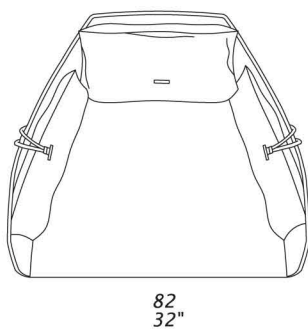

GLOSS

Design Giuseppe Viganò

POL

POS

Dimensions: the first figure shows sizes in centimeters, the second in inches.
Each piece is made by hand and has its own uniqueness. Measures may vary with a tolerance up to 3%.
Seat depth cm 61 - 24".
Seat height cm 42 - 17".