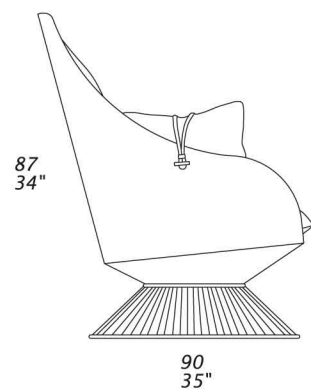

GLOSS

Design Giuseppe Viganò

POL

POS

Dimensions: the first figure shows sizes in centimeters, the second in inches.
Each piece is made by hand and has its own uniqueness. Measures may vary with a tolerance up to 3%.
Seat depth cm 61 - 24".
Seat height cm 42 - 17".