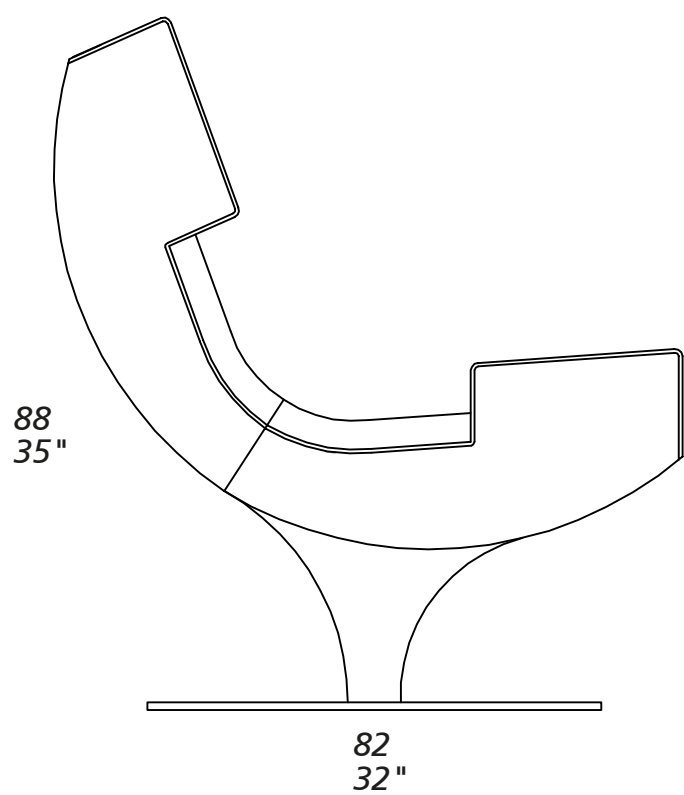

POL

Dimensions: the first figure shows sizes in centimeters, the second in inches.
Each piece is made by hand and has its own uniqueness. Measures may vary with a tolerance up to 3%.
Seat depth 54cm - 21".
Seat height 41 cm - 16".