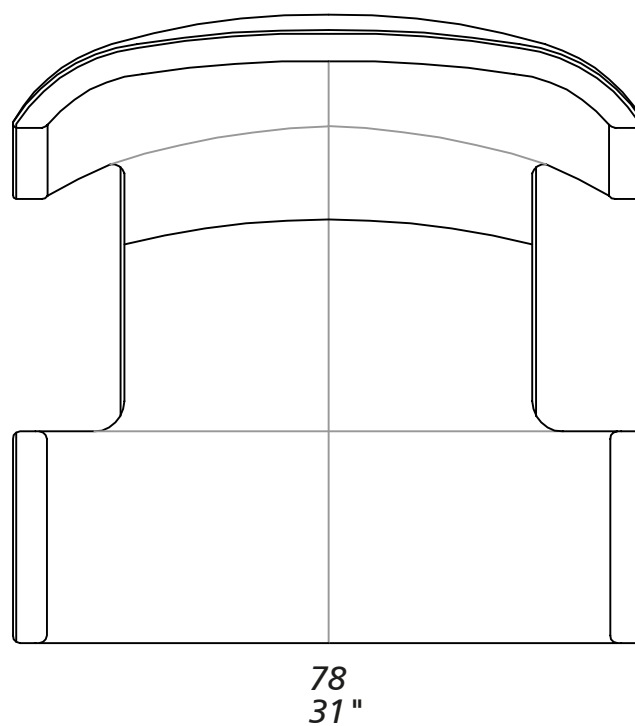

POL

Dimensions: the first figure shows sizes in centimeters, the second in inches.
Each piece is made by hand and has its own uniqueness. Measures may vary with a tolerance up to 3%.
Seat depth 54cm - 21".
Seat height 41 cm - 16".