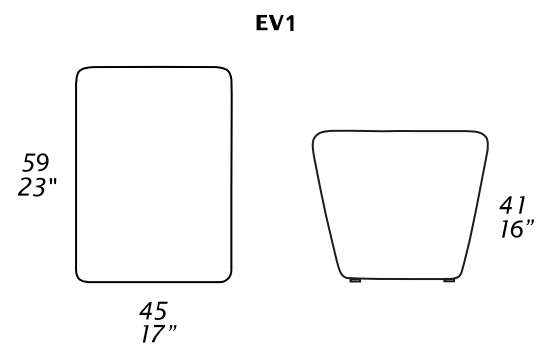

LOBSTER

Design Giuseppe Viganò

Dimensions: the first figure shows sizes in centimeters, the second in inches.
 Each piece is made by hand and has its own uniqueness. Measures may vary with a tolerance up to 3%.
 Seat depth 51 cm - 20".
 Seat height 42 cm - 17".