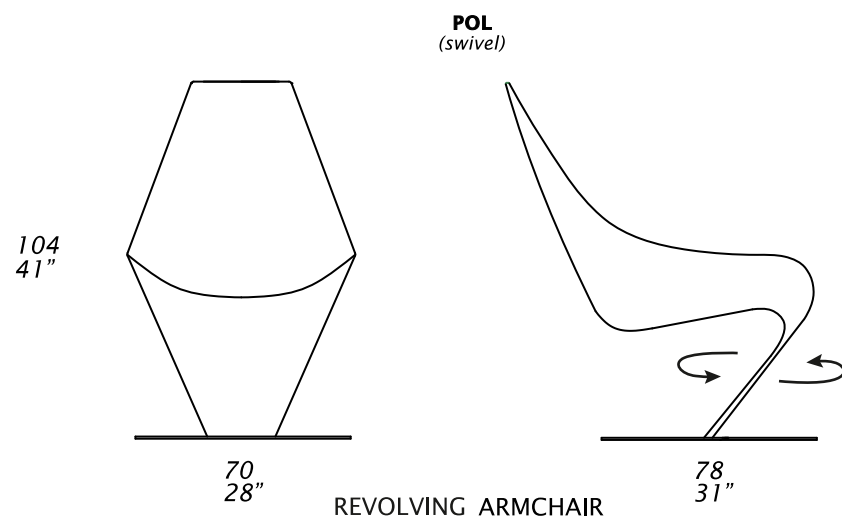

LOBSTER

Design Giuseppe Viganò

Dimensions: the first figure shows sizes in centimeters, the second in inches.
 Each piece is made by hand and has its own uniqueness. Measures may vary with a tolerance up to 3%.
 Seat depth 51 cm - 20".
 Seat height 42 cm - 17".