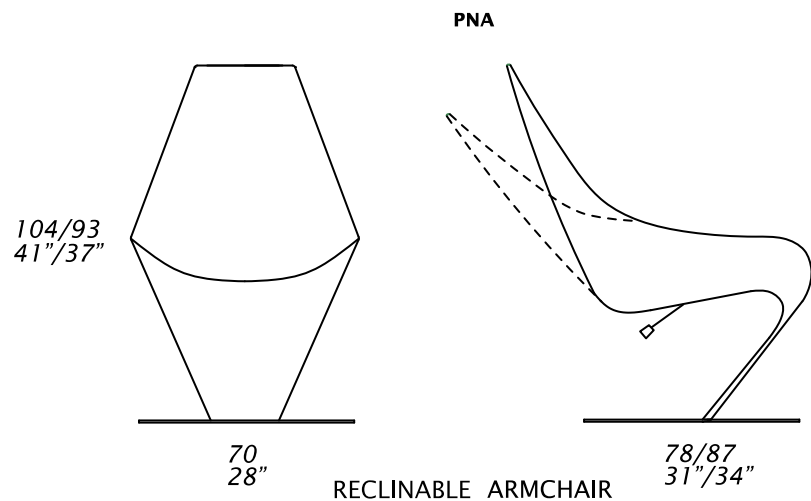

LOBSTER

Design Giuseppe Viganò

Dimensions: the first figure shows sizes in centimeters, the second in inches.
 Each piece is made by hand and has its own uniqueness. Measures may vary with a tolerance up to 3%.
 Seat depth 51 cm - 20".
 Seat height 42 cm - 17".