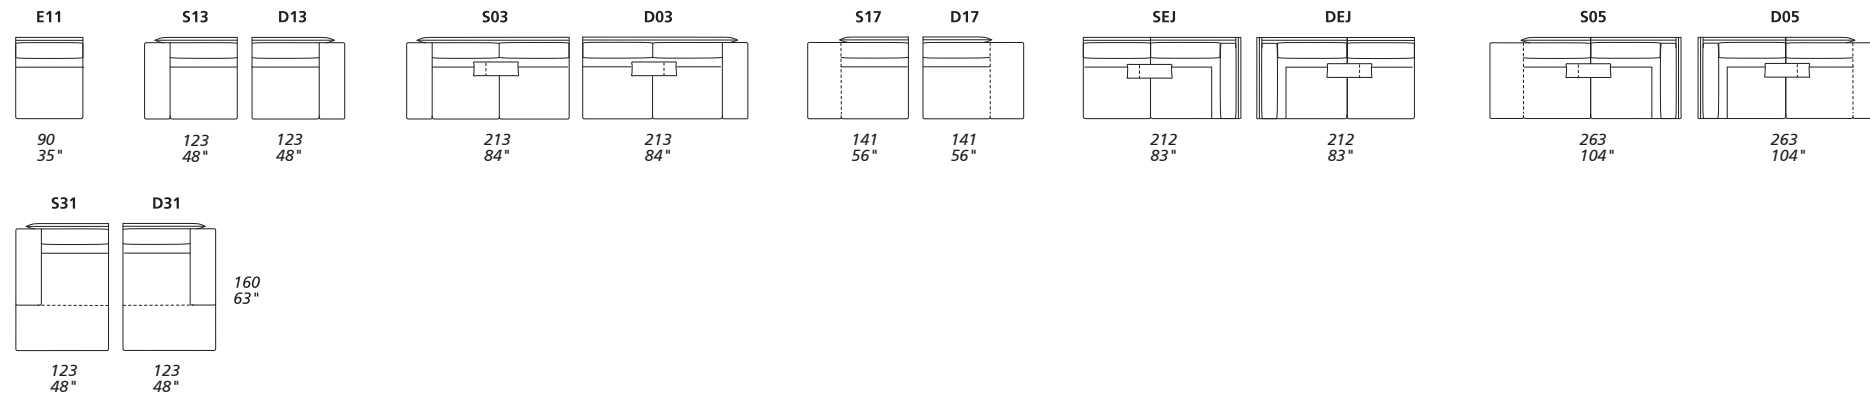

sacai

X

all items in group X have the same seat width – tutti gli elementi del gruppo X hanno lo stesso modulo di seduta

J

all items in group J have the same seat width – tutti gli elementi del gruppo J hanno lo stesso modulo di seduta

Dimensions: the first figure shows sizes in centimeters, the second in inches.
 Each piece is made by hand and has its own uniqueness. Measures may vary with a tolerance up to 3%.

Mixing above groups (X - J) will create sectionals with different seat widths.
 Corner pieces S/D01 and E01 are an odd piece and can be used with all above groups X - J.
 Seat depth 64 cm - 25".