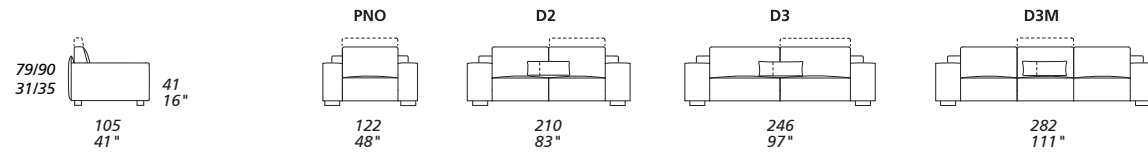

sacai

X

all items in group X have the same seat width – tutti gli elementi del gruppo X hanno lo stesso modulo di seduta

J

all items in group J have the same seat width – tutti gli elementi del gruppo J hanno lo stesso modulo di seduta

Dimensions: the first figure shows sizes in centimeters, the second in inches.
 Each piece is made by hand and has its own uniqueness. Measures may vary with a tolerance up to 3%.

Mixing above groups (X - J) will create sectionals with different seat widths.
 Corner pieces S/D01 and E01 are an odd piece and can be used with all above groups X - J.
 Seat depth 64 cm - 25".