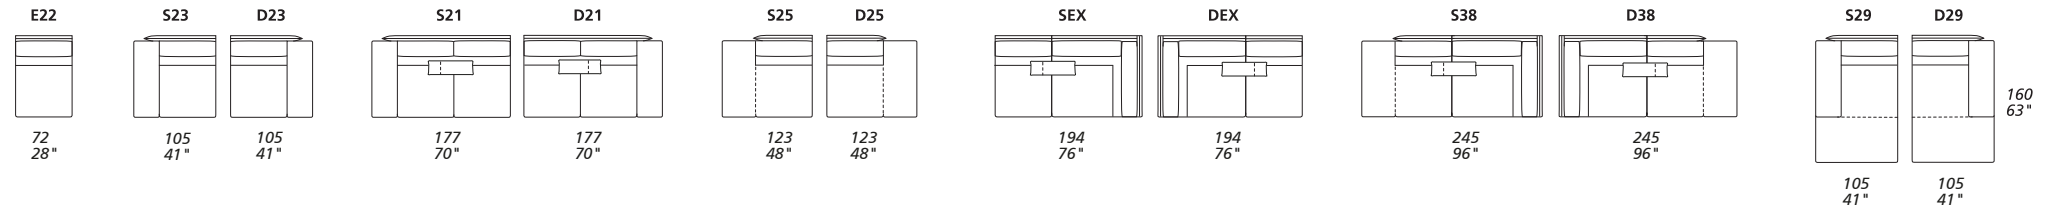

sacai

X

all items in group X have the same seat width – tutti gli elementi del gruppo X hanno lo stesso modulo di seduta

J

all items in group J have the same seat width – tutti gli elementi del gruppo J hanno lo stesso modulo di seduta

Dimensions: the first figure shows sizes in centimeters, the second in inches.
 Each piece is made by hand and has its own uniqueness. Measures may vary with a tolerance up to 3%.

Mixing above groups (X - J) will create sectionals with different seat widths.
 Corner pieces S/D01 and E01 are an odd piece and can be used with all above groups X - J.
 Seat depth 64 cm - 25".