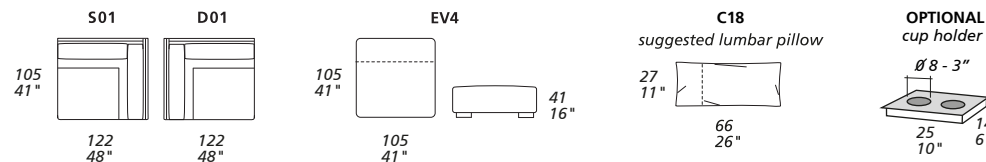

sacai

X

all items in group X have the same seat width – tutti gli elementi del gruppo X hanno lo stesso modulo di seduta

J

all items in group J have the same seat width – tutti gli elementi del gruppo J hanno lo stesso modulo di seduta

Dimensions: the first figure shows sizes in centimeters, the second in inches.
 Each piece is made by hand and has its own uniqueness. Measures may vary with a tolerance up to 3%.

Mixing above groups (X - J) will create sectionals with different seat widths.
 Corner pieces S/D01 and E01 are an odd piece and can be used with all above groups X - J.
 Seat depth 64 cm - 25".