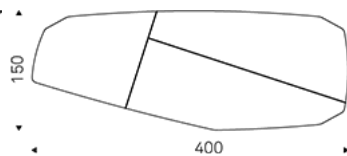

SENATOR Wood

Design: Paolo Cattelan

Product description

Table with base in titanium (GFM11) or bronze (GFM18) embossed lacquered steel. Top in Canaletto walnut (NC) with details in burned oak (RB) or burned oak (RB) with details in Canaletto walnut (NC). Top supplied in 3 parts in the 400 cm version.

SENATOR Wood

Design: Paolo Cattelan

Dimension

SENATOR Wood

Design: Paolo Cattelan

Finishes: base

metal

GFM11 titanium
embossed