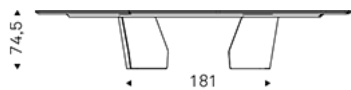

SENATOR Wood

Design: Paolo Cattelan

Dimension