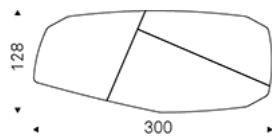

SENATOR Wood

Design: Paolo Cattelan

Dimension