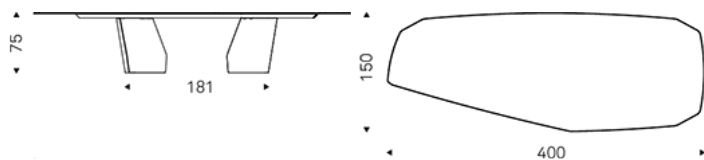

## Product description

Table with base in titanium (GFM11) or bronze (GFM18) embossed lacquered steel. Top 12mm thick in extra clear bevelled glass with artistic decorative printing CrystalArt Marble in colours Cotopaxi (CYM6) or Orobico (CYM7).

## Dimension