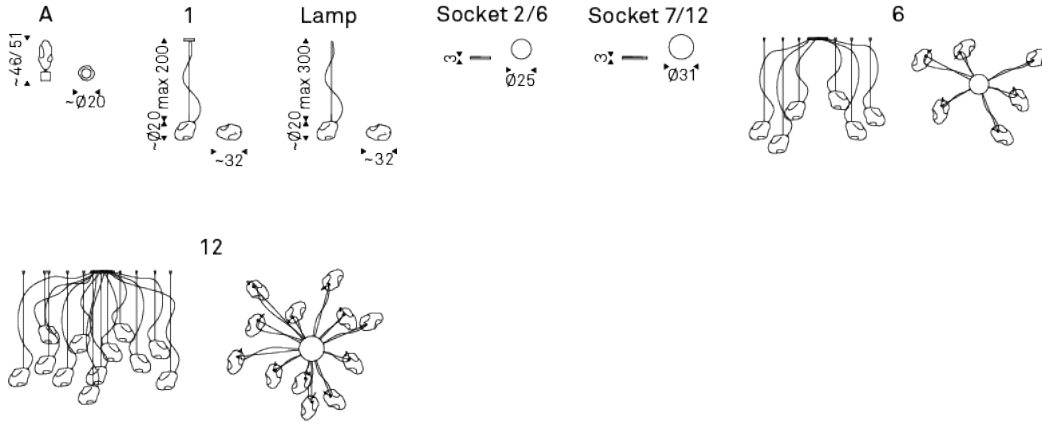

## Product description

Ceiling or table lamp. Table lamp with lampshade in Iride glass and satin Nickel base. Ceiling lamp with lampshade in Iride glass or smoked grey glass. S1: single plate. S2/6: round ceiling plate for 2/6 lampshades. S7/12: round ceiling plate for 7/12 lampshades. Bulb included.

## Dimension