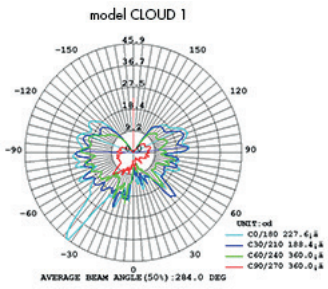

## Product description

Ceiling or table lamp. Table lamp with lampshade in Iride glass and satin Nickel base. Ceiling lamp with lampshade in Iride glass or smoked grey glass. S1: single plate. S2/6: round ceiling plate for 2/6 lampshades. S7/12: round ceiling plate for 7/12 lampshades. Bulb included.

## Dimension