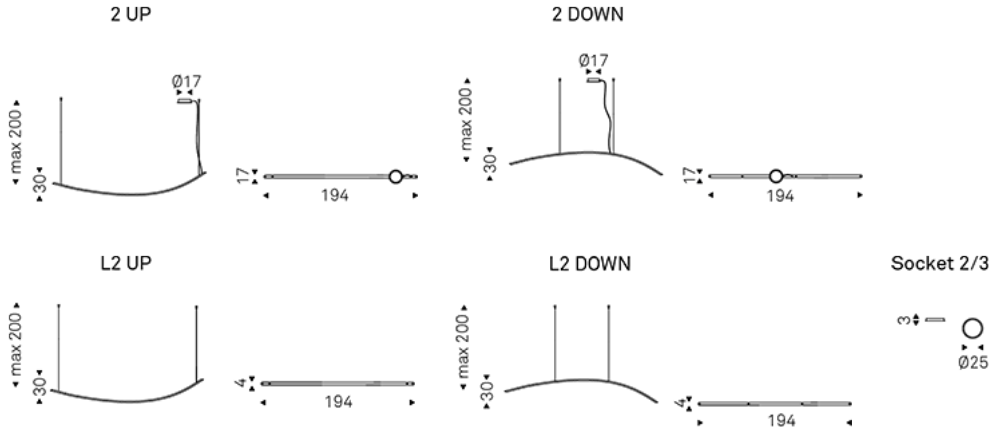

KATANA Magnum

Design: Giorgio Cattelan

Product description

Ceiling lamp in titanium (GFM11) embossed lacquered steel frame. Ceiling plate in titanium (GFM11) embossed lacquered steel. Led lights. Optional: remote control and receiver.

KATANA Magnum

Design: Giorgio Cattelan

Dimension

KATANA Magnum

Design: Giorgio Cattelan

Finishes: frame

metal

GFM11 titanium
embossed