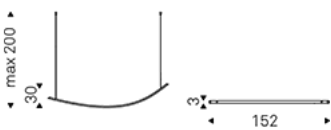

## Dimension

1 UP

1 DOWN

L UP

L DOWN

Socket 2/4

model KATANA 1 DOWN