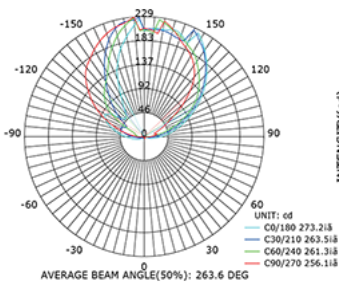

## Dimension

1 UP

1 DOWN

L UP

L DOWN

Socket 2/4

model KATANA 1 DOWN