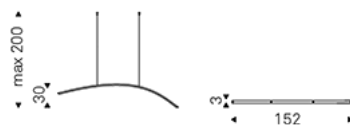

## Dimension

1 UP

1 DOWN

L UP

L DOWN

Socket 2/4

model KATANA 1 DOWN