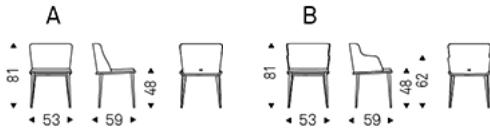

MAGDA ML

Design: Studio Kronos

Dimension