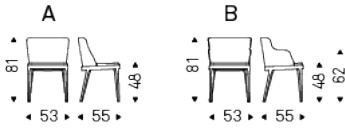

MAGDA

Design: Studio Kronos

Dimension