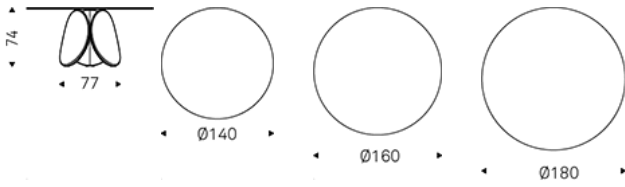

MAXIM Argile

Design: Pio e Tito Toso

Dimension