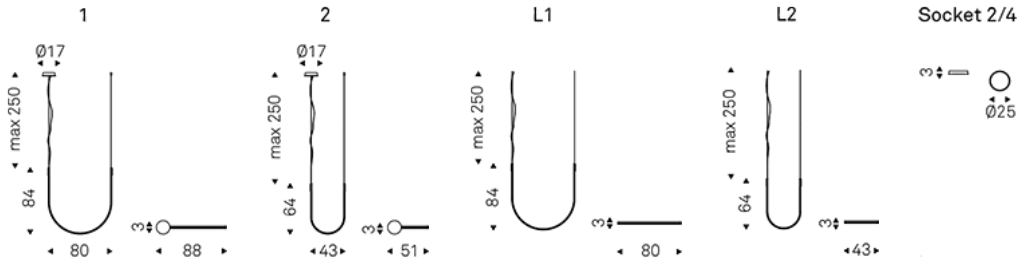

NAHUN

Design: Studio Kronos

Product description

Ceiling lamp with frame in satin iron grey embossed lacquered steel and brass details. Ceiling plate in black chrome (06) steel. Led lights. Optional: remote control and receiver.

NAHUN

Design: Studio Kronos

Dimension

NAHUN

Design: Studio Kronos

Finishes: details

metal

brass