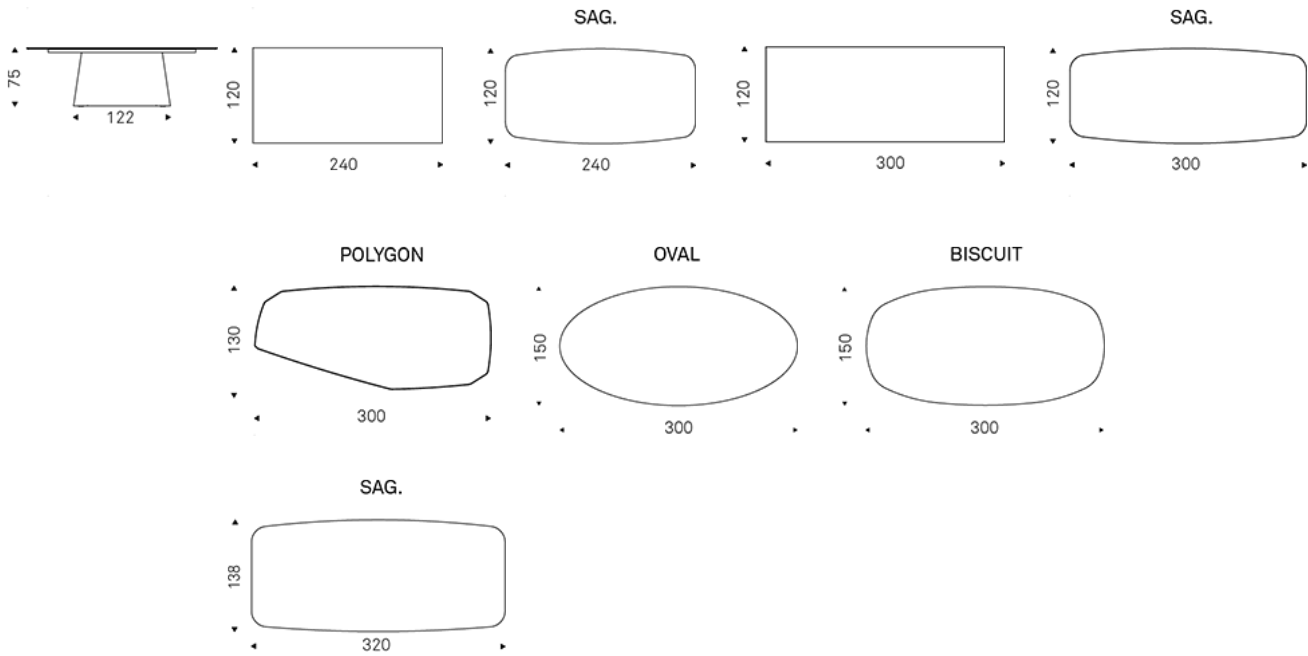

NAPOLEON Keramik

Design: Paolo Cattelan

Product description

Table with top and base in ceramic Marmi matt Portoro (KM07), Colosseo (KM21) or matt Invisible (KM24). The top is laid on the base. Imperfections, colour variations and irregularities on the base are characteristics of the workmanship and are not to be considered defects.

NAPOLEON Keramik

Design: Paolo Cattelan

Dimension

NAPOLEON Keramik

Design: Paolo Cattelan

Finishes: Top and base

Marmi ceramic

KM07 matt
Portoro