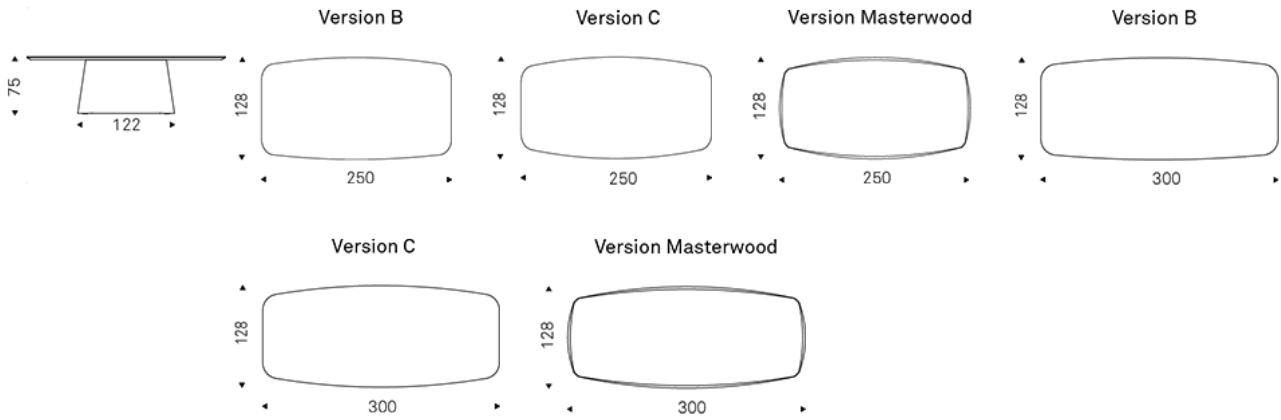

## Product description

Table with base in ceramic Marmi matt Portoro (KM07), Colosseo (KM21) or matt Invisible (KM24).  
Version "B": barrel top with angled edges in Canaletto walnut (NC) or burned oak (RB). Version "C": top in Elm open pore matt black (OLM73) with Brushed Bronze lacquered and rounded lower profile.  
"Masterwood" version: boat shaped top in Canaletto walnut (NC) or burned oak (RB) made of diagonal wooden planks of different sizes. Oblique and rounded edges. Imperfections, colour variations and irregularities on the base are characteristics of the workmanship and are not to be considered defects.

## Dimension