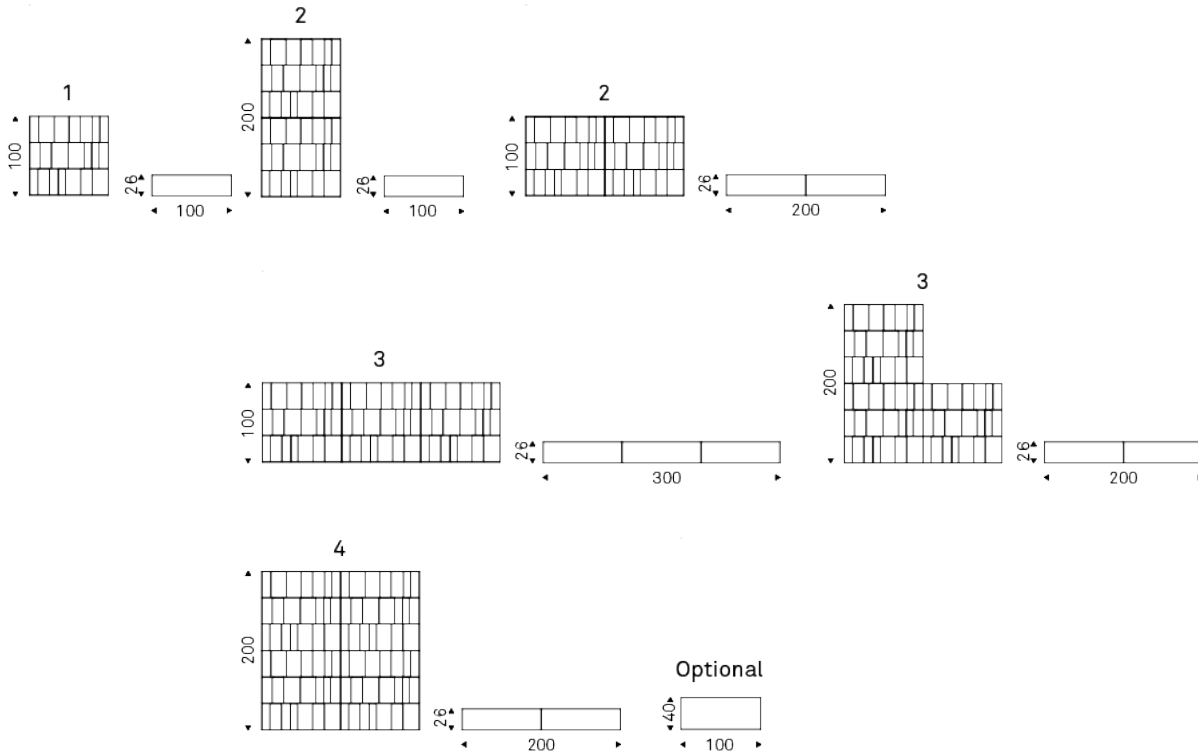

## Product description

Bookcase in titanium (GFM11), bronze (GFM18), graphite (GFM69) or pearl (GFM70) embossed lacquered steel, each unit can be set up side by side or stackable. Wall anchorage is necessary if the optional ballast is not fixed.

## Dimension