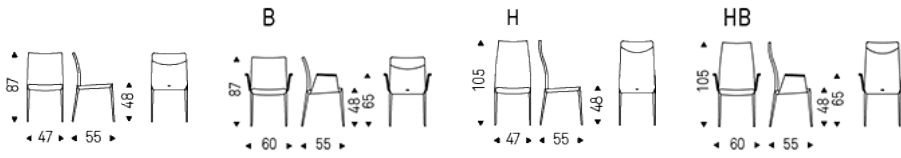

NORMA

Design: Paolo Cattelan

Dimension