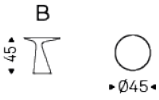

PEYOTE

Design: Piero De Longhi

Dimension

PEYOTE

Design: Piero De Longhi

Finishes: base

polyurethane

M11 titanium