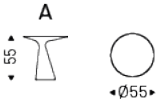

PEYOTE

Design: Piero De Longhi

Product description

Coffee table with matt white (OP71) or titanium (M11) painted rigid polyurethane. Top in 5mm extra clear white painted tempered glass, bronze mirrored or fumé mirrored glass.

PEYOTE

Design: Piero De Longhi

Dimension

PEYOTE

Design: Piero De Longhi

Finishes: base

polyurethane

M11 titanium