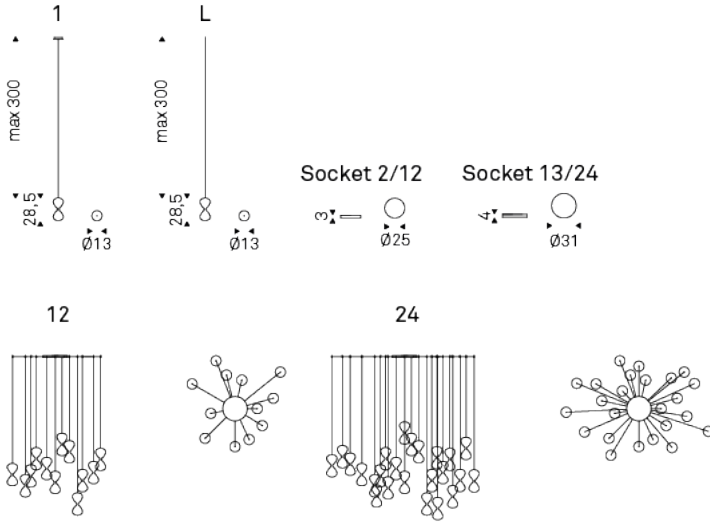

## Product description

Ceiling lamp with lampshades in clear glass or mixed glass (iride-fumé) and ceiling plate in black chrome steel (06). S2/12: round ceiling plate for 2/12 lampshades. S13/24: round ceiling plate for 13/24 lampshades. Bulb included.

## Dimension