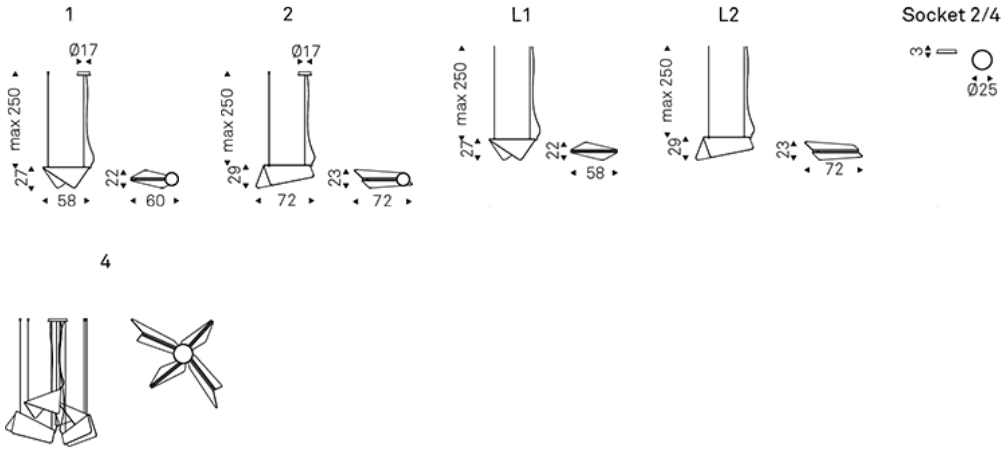

## Product description

Ceiling lamp with lampshade in artistic decorated transparent glass (1 – L1) or artistic decorated blue fumé glass (2 – L2). Ceiling plate in black chrome (06) steel. Led lights. Optional: remote control and receiver.

## Dimension