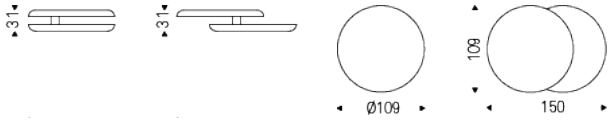

YO-YO Brushed

Design: Emanuele Zenere

Product description

Coffee table in Brushed Bronze or Brushed Grey laquered wood with swiveling upper top.

Note

Brushed finish, REGISTERED DESIGN

YO-YO Brushed

Design: Emanuele Zenere

Dimension

YO-YO Brushed

Design: Emanuele Zenere

Finishes

wood

brushed bronze

brushed grey