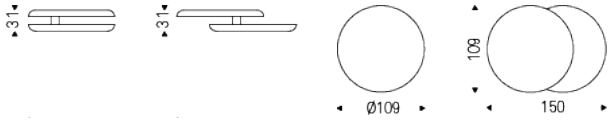

YO-YO

Design: Emanuele Zenere

Product description

Coffee table with swiveling upper top in white polished (L7) lacquered wood.

YO-YO

Design: Emanuele Zenere

Dimension

YO-YO